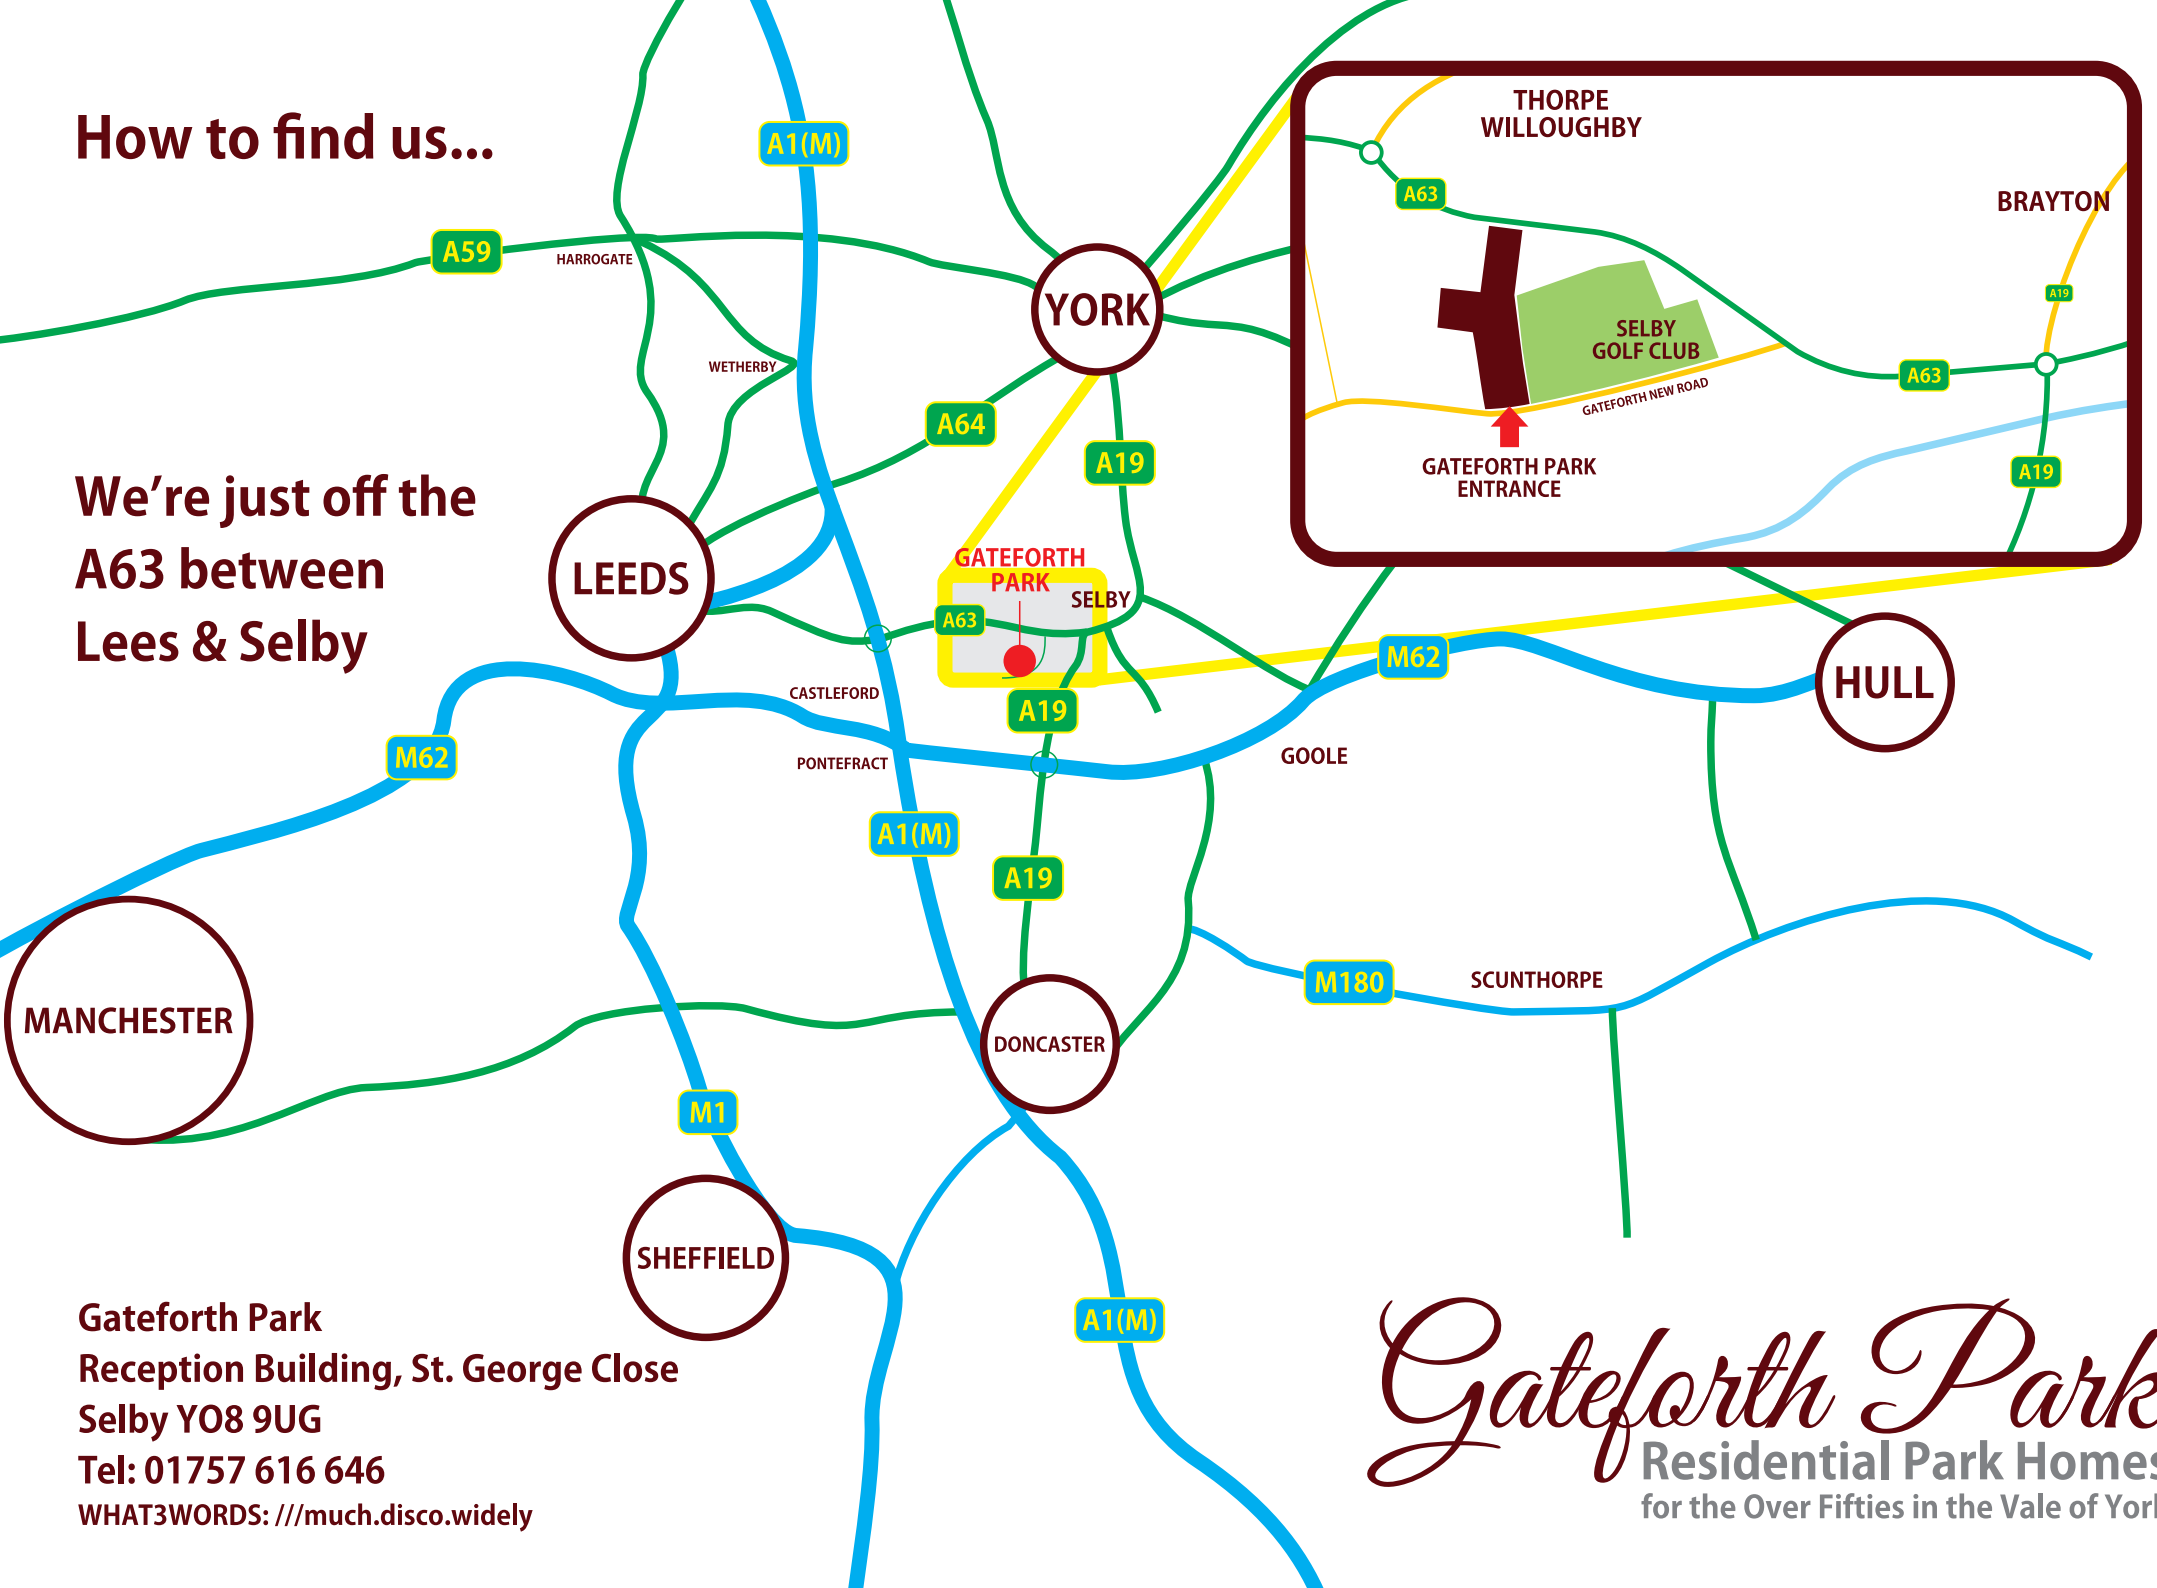

How to find us...

We're just off the
A63 between
Lees & Selby

Gateforth Park
Reception Building, St. George Close
Selby YO8 9UG
Tel: 01757 616 646
WHAT3WORDS: ///much.disco.widely

Gateforth Park
Residential Park Homes
for the Over Fifties in the Vale of York