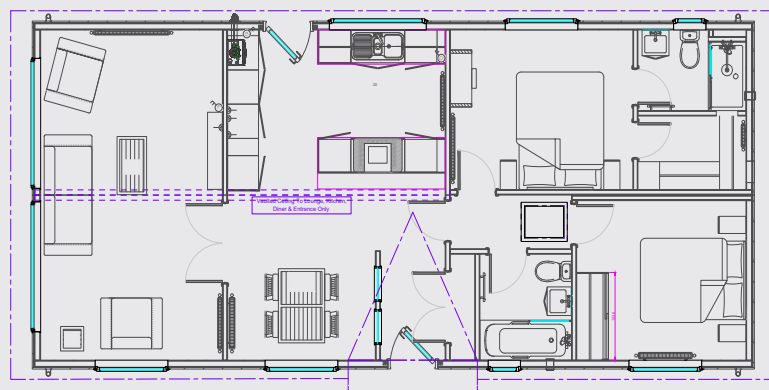

Master Suite features a 5ft (Kingsize) double bed

KEY FEATURES:

- Internal glazed French doors
- Vaulted ceiling to lounge, kitchen and diner
- Colour co-ordinated sofa, curtains and carpets
- Dining table including four chairs, coffee table and lamp table
- Fully fitted kitchen and bedroom furniture with walk-in wardrobe
- Five burner gas hob, eye level oven, microwave, dishwasher, fridge/freezer and washing machine
- Energy efficient A Rated boiler
- Built to British Standard 3632 and protected by a 10 year structural warranty